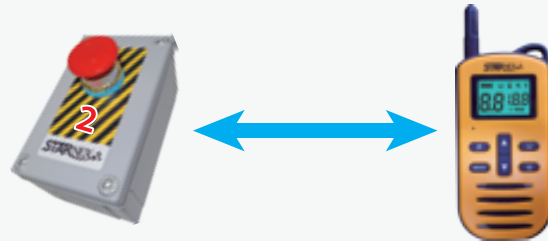

1 Transmission Range

Capable of long-range wireless transmission without repeaters in various environments